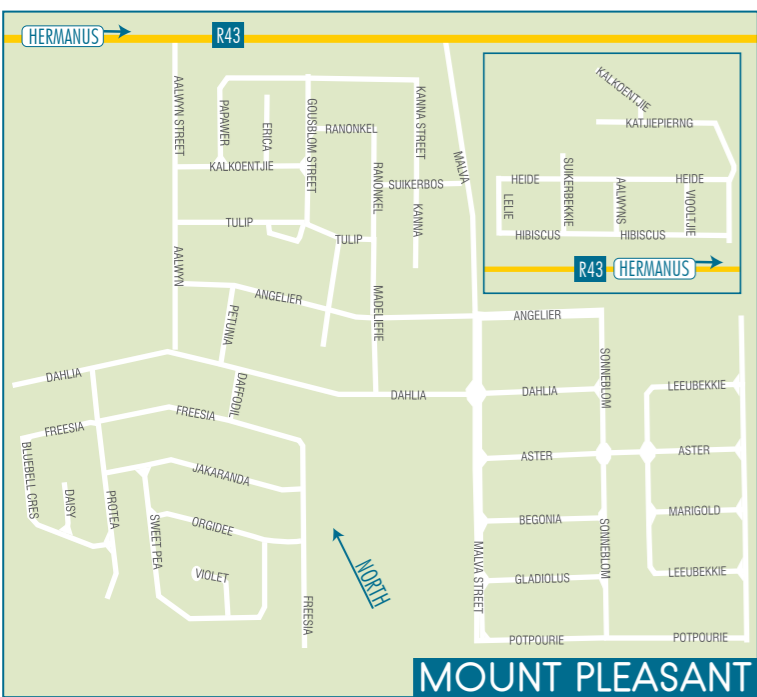

IMPORTANT HERMANUS TELEPHONE NUMBERS

AMBULANCE	
Ambulance Private	028 316 4181
Ambulance Emergency	10177
ANIMAL WELFARE	
Hermanus Animal Welfare	028 312 1281
Baboons	028 313 8111
Injured Animals	028 312 2609
ENVIRONMENTAL SERVICES	
Cape Nature	028 314 0062
Whale Coast Conservation	028 316 2527
Fernkloof Nature Reserve	028 313 8100
Sea Fisheries	028 312 2609
Harbour Master	028 312 2609
FIRE & DISASTER MANAGEMENT	
Hermanus Fire Department	028 312 3219 / 028 313 8168
HOSPITAL	
Hermanus Medi-Clinic	028 313 0168
Hermanus Provincial Hospital	028 312 1166
OTHER	
Hermanus Old Harbour Museum	028 313 0418
Child Welfare	028 313 0830
Hermanus Towing	028 312 1224
Whale Coast FM	028 312 2314
OVERSTRAND MUNICIPALITY	
Hermanus Municipality	028 313 8000
24-hour Emergency Call Centre	028 313 8111
POLICE	
SAPS	10111
Hermanus Police Station	028 313 5300
Hermanus Public Protection	028 312 4900
Crime Stop	086 001 0111
SEA RESCUE	
National Sea Rescue Institute (NSRI)	082 990 5967

1
ONE MARINE DRIVE
BOUTIQUE HOTEL
HERMANUS
*****
028 313 1234 : WWW.IMD.CO.ZA

THE MARINE
THE COLLECTION
Cnr Marine Drive & Main Road, Hermanus
Tel : +27(0)28 313 1000 Email: reservations@collectionmcgrath.com www.collectionmcgrath.com

PLAYA CRUISES

- DEEP SEA FISHING • LUXURY CHARTERS • DJ CRUISES
- BLUE WATER DIVING WITH MAKOS • FULL MOON SLEEPOVER
- HONEYMOON HAVEN • BIRD WATCHING • CRAYFISH CRUISES

CALL FOR PACKAGES 076 052 8971 • www.playacruises.co.za • bookings@playacruises.co.za

Gwendda's LAUNDRY

PICK 'N PAY SHOPPING CENTRE • LONG STREET • HERMANUS
028 312 1966