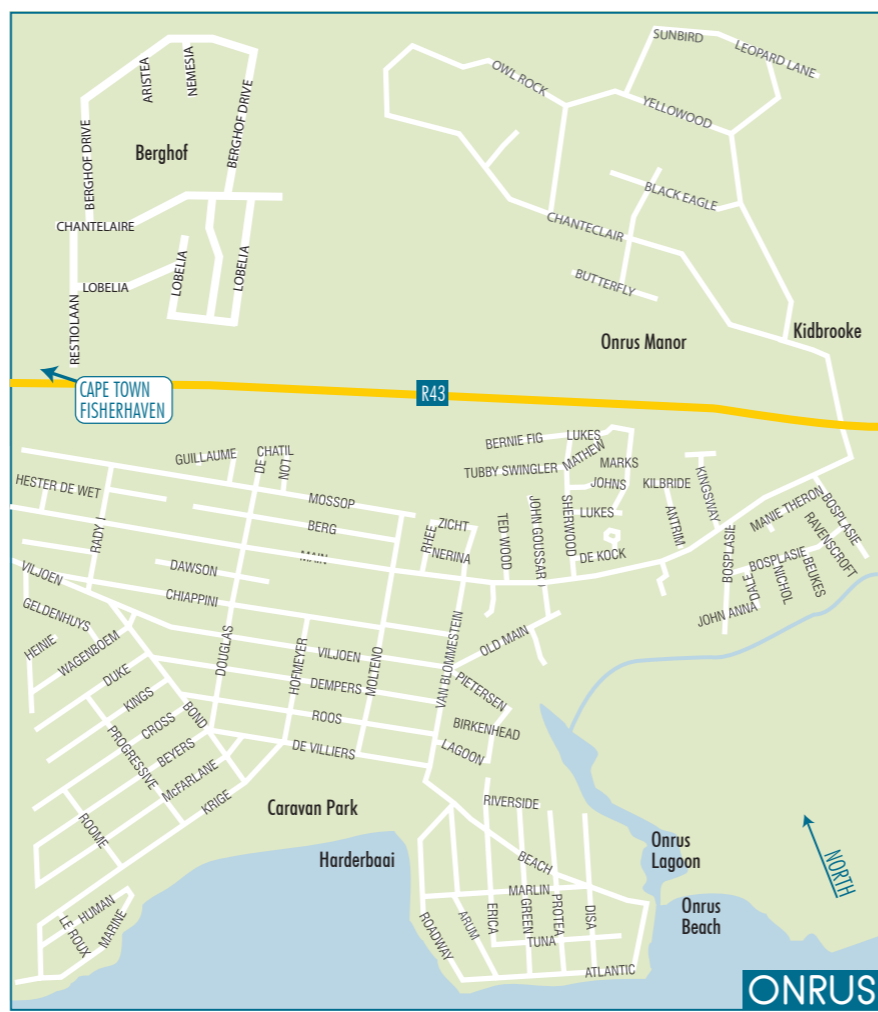

IMPORTANT HERMANUS TELEPHONE NUMBERS

AMBULANCE	
Ambulance Private	028 316 4181
Ambulance Emergency	10177
ANIMAL WELFARE	
Hermanus Animal Welfare	028 312 1281
Baboons	028 313 8111
Injured Animals	028 312 2609
ENVIRONMENTAL SERVICES	
Cape Nature	028 314 0062
Whale Coast Conservation	028 316 2527
Fernkloof Nature Reserve	028 313 8100
Sea Fisheries	028 312 2609
Harbour Master	028 312 2609
FIRE & DISASTER MANAGEMENT	
Hermanus Fire Department	028 312 3219 / 028 313 8168
HOSPITAL	
Hermanus Medi-Clinic	028 313 0168
Hermanus Provincial Hospital	028 312 1166
OTHER	
Hermanus Old Harbour Museum	028 313 0418
Child Welfare	028 313 0830
Hermanus Towing	028 312 1224
Whale Coast FM	028 312 2314
OVERSTRAND MUNICIPALITY	
Hermanus Municipality	028 313 8000
24-hour Emergency Call Centre	028 313 8111
POLICE	
SAPS	10111
Hermanus Police Station	028 313 5300
Hermanus Public Protection	028 312 4900
Crime Stop	086 001 0111
SEA RESCUE	
National Sea Rescue Institute (NSRI)	082 990 5967

1
ONE MARINE DRIVE
BOUTIQUE HOTEL
HERMANUS
*****
028 313 1234 : WWW.IMD.CO.ZA

THE MARINE
THE COLLECTION
Cnr Marine Drive & Main Road, Hermanus
Tel : +27(0)28 313 1000 Email: reservations@collectionmcgrath.com www.collectionmcgrath.com

PLAYA CRUISES

- DEEP SEA FISHING • LUXURY CHARTERS • DJ CRUISES
- BLUE WATER DIVING WITH MAKOS • FULL MOON SLEEPOVER
- HONEYMOON HAVEN • BIRD WATCHING • CRAYFISH CRUISES

CALL FOR PACKAGES 076 052 8971 • www.playacruises.co.za • bookings@playacruises.co.za

Gwendda's LAUNDRY

PICK 'N PAY SHOPPING CENTRE • LONG STREET • HERMANUS
028 312 1966