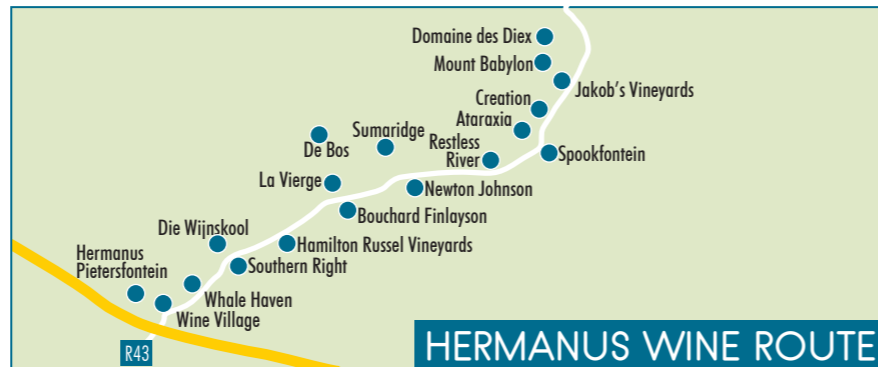

ONRUS

IMPORTANT HERMANUS TELEPHONE NUMBERS

AMBULANCE	
Ambulance Private	028 316 4181
Ambulance Emergency	10177
ANIMAL WELFARE	
Hermanus Animal Welfare	028 312 1281
Baboons	028 313 8111
Injured Animals	028 312 2609
ENVIRONMENTAL SERVICES	
Cape Nature	028 314 0062
Whale Coast Conservation	028 316 2527
Fernkloof Nature Reserve	028 313 8100
Sea Fisheries	028 312 2609
Harbour Master	028 312 2609
FIRE & DISASTER MANAGEMENT	
Hermanus Fire Department	028 312 3219 / 028 313 8168
HOSPITAL	
Hermanus Medi-Clinic	028 313 0168
Hermanus Provincial Hospital	028 312 1166
OTHER	
Hermanus Old Harbour Museum	028 313 0418
Child Welfare	028 313 0830
Hermanus Towing	028 312 1224
Whale Coast FM	028 312 2314
OVERSTRAND MUNICIPALITY	
Hermanus Municipality	028 313 8000
24-hour Emergency Call Centre	028 313 8111
POLICE	
SAPS	10111
Hermanus Police Station	028 313 5300
Hermanus Public Protection	028 312 4900
Crime Stop	086 001 0111
SEA RESCUE	
National Sea Rescue Institute (NSRI)	082 990 5967

1
ONE MARINE DRIVE
BOUTIQUE HOTEL
HERMANUS
*****
028 313 1234 : WWW.IMD.CO.ZA

THE MARINE
THE COLLECTION
Cnr Marine Drive & Main Road, Hermanus
Tel : +27(0)28 313 1000 Email: reservations@collectionmcgrath.com www.collectionmcgrath.com

PLAYA CRUISES

- DEEP SEA FISHING • LUXURY CHARTERS • DJ CRUISES
- BLUE WATER DIVING WITH MAKOS • FULL MOON SLEEPOVER
- HONEYMOON HAVEN • BIRD WATCHING • CRAYFISH CRUISES

CALL FOR PACKAGES 076 052 8971 • www.playacruises.co.za • bookings@playacruises.co.za

Gwendda's LAUNDRY

PICK 'N PAY SHOPPING CENTRE • LONG STREET • HERMANUS
028 312 1966